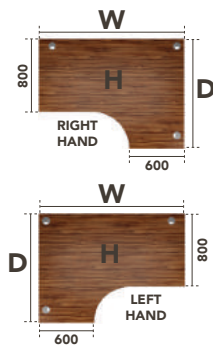

Crescent Desk Panel End Leg

Code	Width	Depth	Height	RRP
MICDLP16 Left Hand	1600	1200	730	€266
MICDRP16 Right Hand	1600	1200	730	€266
MICDLP18 Left Hand	1800	1200	730	€318
MICDRP18 Right Hand	1800	1200	730	€318