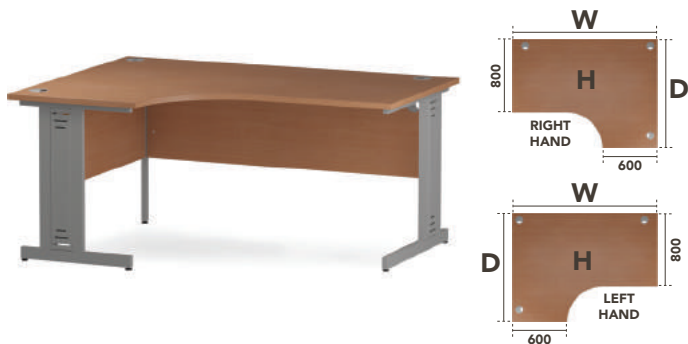

## Call Centre Desk Cantilever Leg

Code	Width	Depth	Height	RRP
ICDC12	1200	1200	730	€318

## Straight Desk 800mm Depth Cable Managed Leg

Code	Width	Depth	Height	RRP
IRDW10	1000	800	730	€314
IRDW12	1200	800	730	€331
IRDW14	1400	800	730	€343
IRDW16	1600	800	730	€356
IRDW18	1800	800	730	€363

## Straight Desk 600mm Depth Cable Managed Leg

Code	Width	Depth	Height	RRP
MIRDW86	800	600	730	€285
MIRDW106	1000	600	730	€295
MIRDW126	1200	600	730	€306
MIRDW146	1400	600	730	€318
MIRDW166	1600	600	730	€329
MIRDW186	1800	600	730	€336

## Wave Desk Cable Managed Leg

Code	Width	Depth	Height	RRP
IWDLW14 Left Hand	1400	1000/800	730	€368
IWDRW14 Right Hand	1400	800/1000	730	€368
IWDLW16 Left Hand	1600	1000/800	730	€379
IWDRW16 Right Hand	1600	800/1000	730	€379