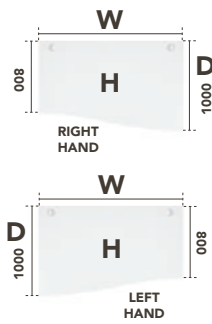

Wave Desk Panel End Leg

Code	Width	Depth	Height	RRP
IWDLP14 Left Hand	1400	1000/800	730	€254
IWDRP14 Right Hand	1400	800/1000	730	€254
IWDRP16 Right Hand	1600	1000/800	730	€266
IWDLP16 Left Hand	1600	800/1000	730	€266