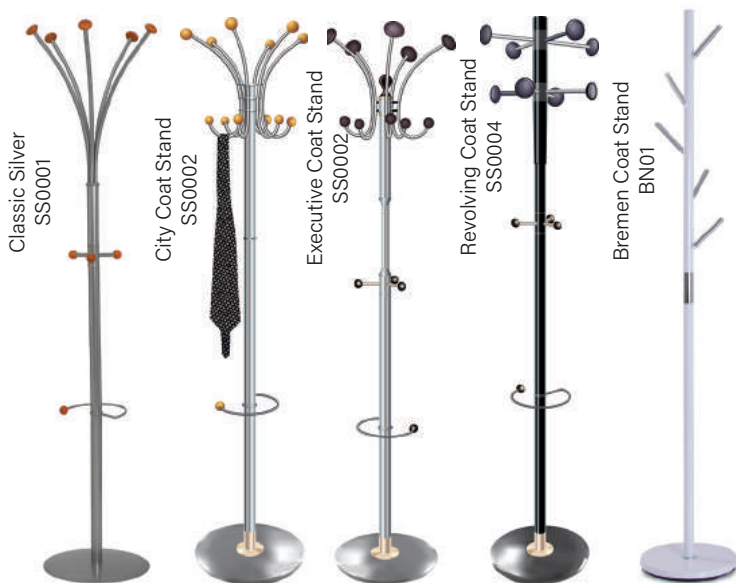

Coat Stands

Classic Silver
SS0001

City Coat Stand
SS0002

Executive Coat Stand
SS0002

Revolving Coat Stand
SS0004

Bremen Coat Stand
BN01

Code	Width	Depth	Height	RRP
SS0001	380	380	1870	€132
SS0002	380	380	1840	€139
SS0003	380	380	1780	€151
SS0004	380	380	1890	€181
BN01	380	380	1890	€153
SS0005	200	620	90	€81

Keep coats and jackets tidy with these stylish coat stands.