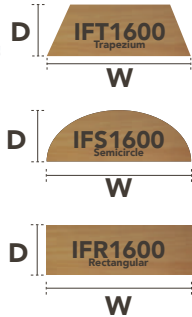

Folding Leg & Fliptop Table

Code	Width	Depth	Height	RRP
IFR1200 Rectangular	1200	800	730	€273
IFR1600 Rectangular	1600	800	730	€311
IFR1800 Rectangular	1800	800	730	€327
IFT1600 Trapezium	1600	800	730	€356
IFS1600 Semicircle	1600	800	730	€356
IFTR1600 Fliptop	1600	800	730	€490