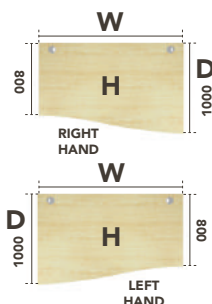

Wave Desk Panel End Leg

NEW!

Code	Width	Depth	Height	RRP
MIWDLP14 Left Hand	1400	1000/800	730	€254
MIWDRP14 Right Hand	1400	800/1000	730	€254
MIWDRP16 Right Hand	1600	1000/800	730	€266
MIWDLP16 Left Hand	1800	800/1000	730	€266

See page 12 for desk accessories.