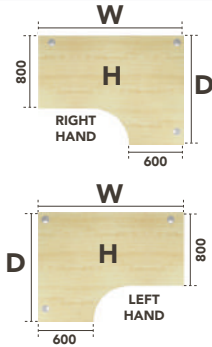

Crescent Desk Panel End Leg

Code	Width	Depth	Height	RRP
ICDLP16 Left Hand	1600	1200	730	€266
ICDRP16 Right Hand	1600	1200	730	€266
ICDLP18 Left Hand	1800	1200	730	€318
ICDRP18 Right Hand	1800	1200	730	€318

Impulse Two-Tone

Code
MIRDP12
MIRDP14
MIRDP16
MIRDP18

Select the finish by adding the two colour suffix to the end of the product code; an example code: IRDP12OAKWHT is a Straight 1200mm desk, with Oak top and White Panel End Legs.