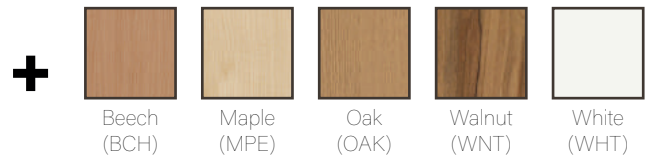

Example: Code BES12BLKW is a 1200(12), Black Fabric(BLK) with a White Frame(W).

\* Only fits back to back configuration

## Cable Management Tray (Evolve)

Code	Width	Depth	Height	RRP
BECB12*	1200	200	60	€125
BECB14*	1400	200	60	€129
BECB16*	1600	200	60	€136

For Silver finish add S or for a White finish add W to the end of the above codes.  
 For example BECB16W is a Cable Management 1600 Tray finished in White.

# Impulse Desking

Select the finish by adding the colour suffix to the end of the product code; an example code: IRDC12OAK is a Straight 1200mm desk, with silver legs and an oak top finish.

Code
IRDC12
IRDC14
IRDC16
IRDC18